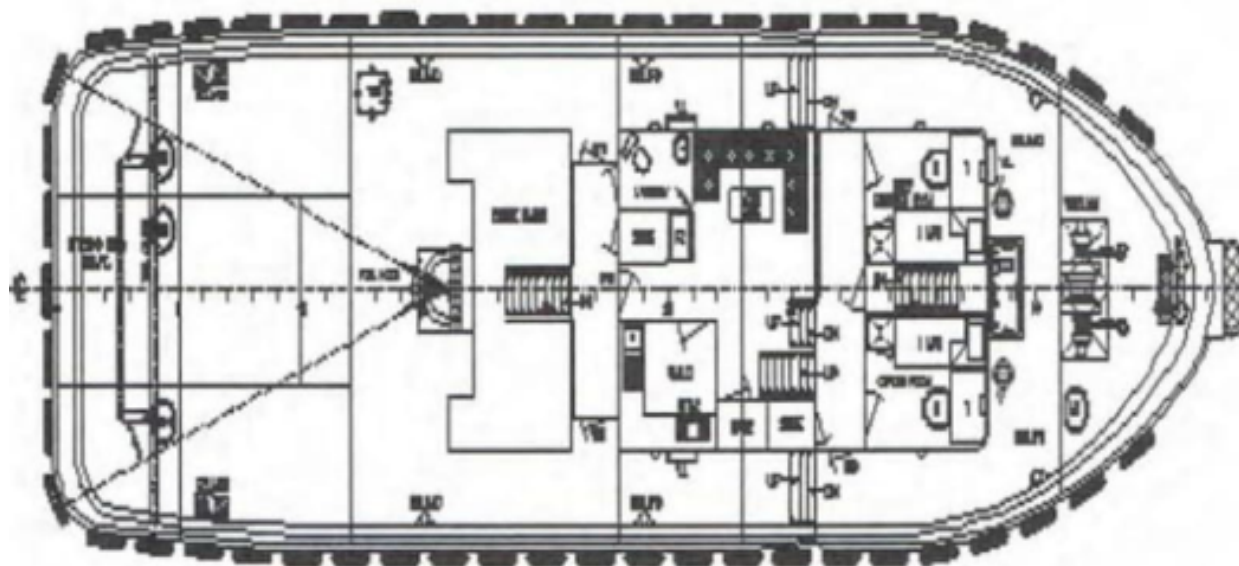

Built	2012 Year.
Type	Steel Tug Boat

GENERAL DIMENSIONS:

Length O. A.	27.50 m
Breadth Molded	7.50 m
Depth Molded	3.40 m
Draft	2.80 m
GRT	178 T
NRT	54 T

MACHINERY:

Main Engines	2 x 829BHP / 1900RPM (each)
Generators	2 x 39kW

CAPACITY:

Fuel Oil	100.00 m3
Fresh water	30.00 m3

TOWING & SPEED:

Towing	35t Towing hook
Speed	10 knots (free run)
	5 knots (7000-8000DWD towing)

OUTBOARD PROFILE

MAIN DECK