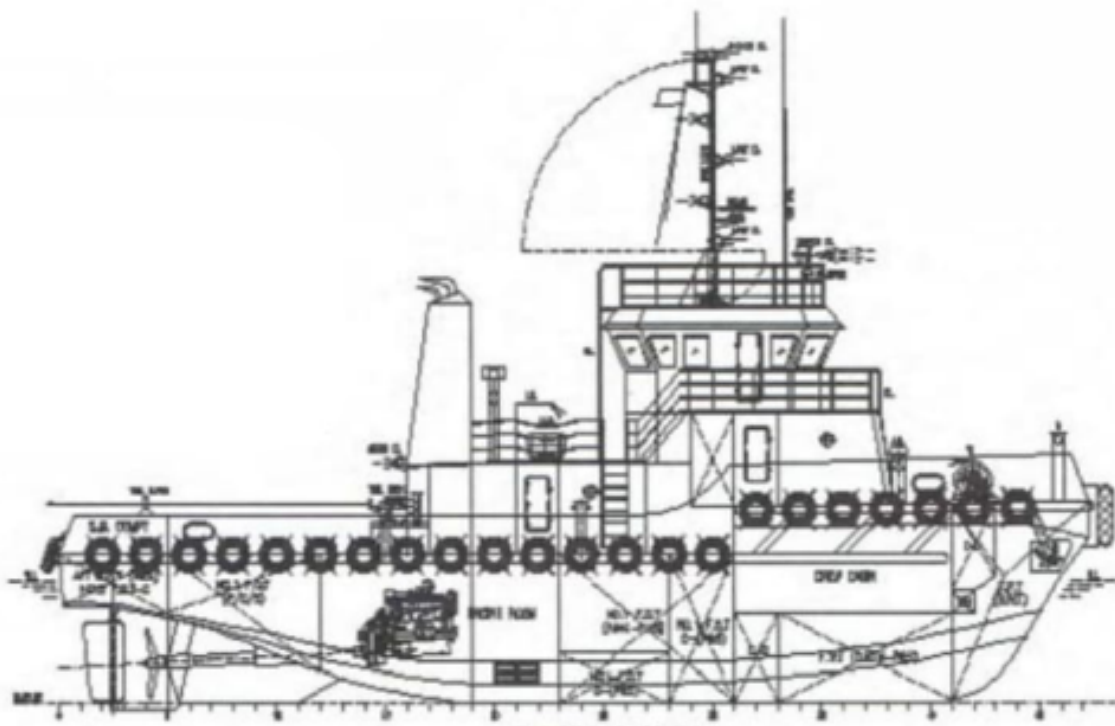

Built	2012 Year.
Type	Steel Tug Boat

GENERAL DIMENSIONS:

Length O. A.	27.50 m
Breadth Molded	7.50 m
Depth Molded	3.40 m
Draft	2.80 m
GRT	178 T
NRT	54 T

MACHINERY:

Main Engines	2 x 829BHP / 1900RPM (each)
Generators	2 x 39kW

CAPACITY:

Fuel Oil	100.00 m3
Fresh water	30.00 m3

TOWING & SPEED:

Towing	35t Towing hook
Speed	10 knots (free run)
	5 knots (7000-8000DWD towing)

OUTBOARD PROFILE

MAIN DECK